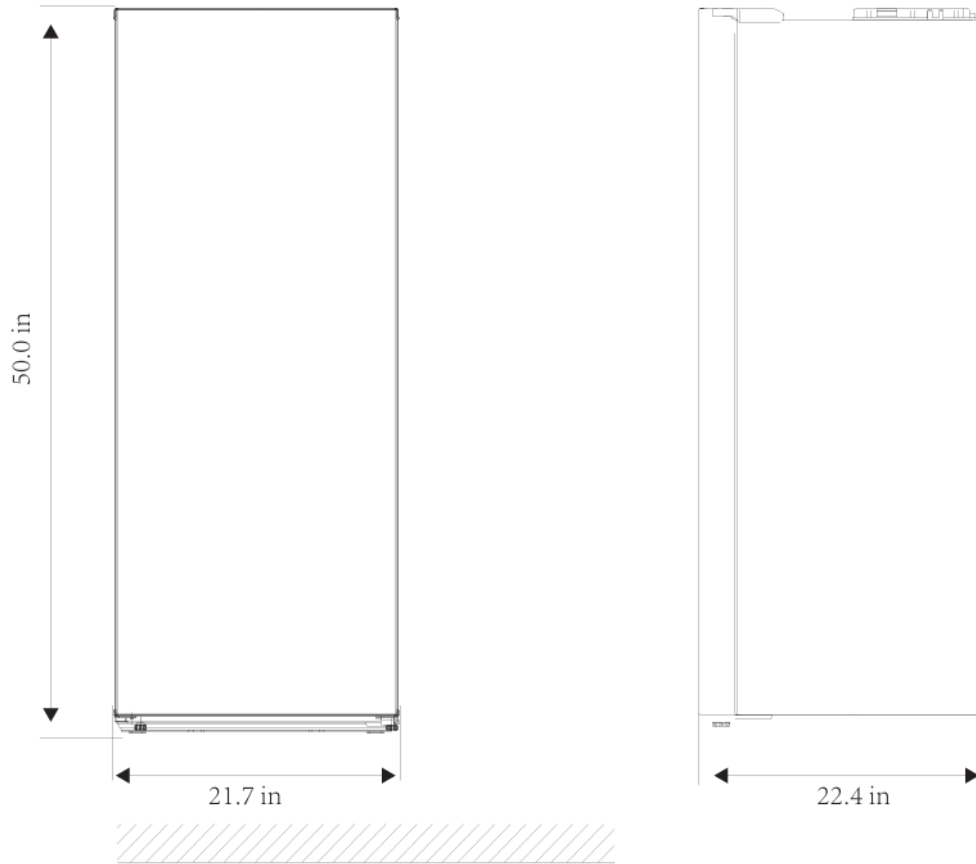

Technical Specs

Dimensions & Weight

Length	22.4 in.
Width	21.7 in.
Height	50 in.
Weight	89 lbs
Interior Width	18 in.
Interior Depth	17.2 in.
Interior Height	42.4 in.
Shelf Depth	20 in.
Shelf Width	39 in.
Minimum Side Air Clearance	3.9 in.
Minimum Back Air Clearance	3.9 in.
Height To Top Of Door Hinge	50 in.
Depth With Door Open 90 Degrees	42.3 in.
Depth Less Door	19.7 in.
Depth Excluding Handles	22.4 in.
Depth Including Handles	22.4 in.

Electric & Certifications

Certifications	UL Listed for Safety
Electrical Installation Type	Plug-in
Energy Consumption	333 KWH/year
Power Cord Length	67 in.
Plug Type	NEMA 5-15P
Wattage	150
Voltage	115
Phase	1
Hertz	60
Amps	1.5

Capacity

Temperature Range	Fridge: 34-50 F Freezer: -11-10 F
Ambient Temperature Range	0-110 F
Individual Shelf Capacity	66 lbs.
Net Cubic Feet	7.1
Gross Cubic Feet	7.1

Features & Materials

Interior Lights	No
Noise	40 db
Door Ajar Alarm	No
Exterior Material	Metal PCM
Interior Material	Metal
Interior Color	White
Legs Adjustable	2
Casters	2
Convertible	Yes
Reversible Door	Yes
Handle Type	Recessed
Shelves Adjustable	Yes
Shelf Material Type	Glass
Number Of Shelves	7
Hinge Location	Top and Bottom of Right Side
Reversible Door(s)	Yes
Door Style	Swing
Number Of Doors	1
Control Type	Mechanical
Horsepower	0.18
Refrigerant Type	R-600a
Defrost Type	Manual
Garage Ready	Yes
ADA Compliant	Yes

Plan View

718-576-6342
info@koolmore.com