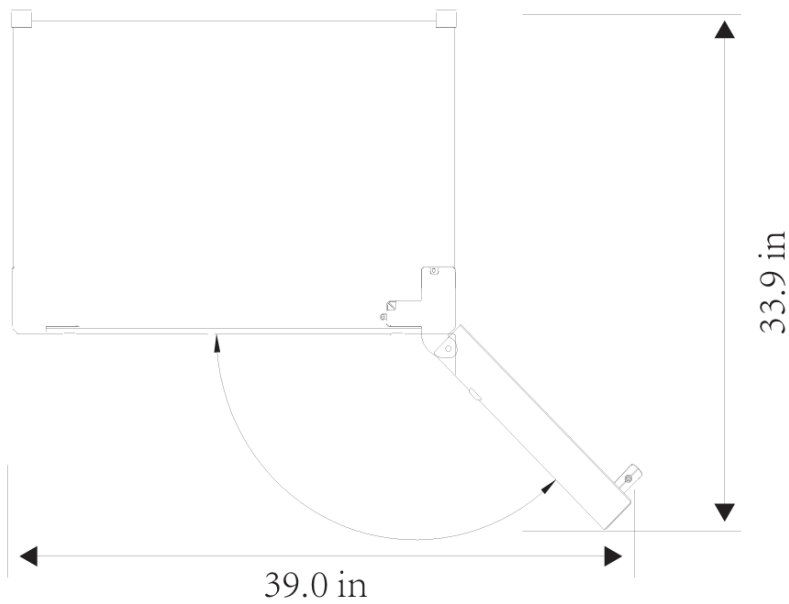

Technical Specs

Dimensions & Weight

Length	22.4 in.
Width	21.7 in.
Height	50 in.
Weight	89 lbs
Interior Width	18 in.
Interior Depth	17.2 in.
Interior Height	42.4 in.
Shelf Depth	20 in.
Shelf Width	39 in.
Minimum Side Air Clearance	3.9 in.
Minimum Back Air Clearance	3.9 in.
Height To Top Of Door Hinge	50 in.
Depth With Door Open 90 Degrees	42.3 in.
Depth Less Door	19.7 in.
Depth Excluding Handles	22.4 in.
Depth Including Handles	22.4 in.

Electric & Certifications

Certifications	UL Listed for Safety
Electrical Installation Type	Plug-in
Energy Consumption	333 KWH/year
Power Cord Length	67 in.
Plug Type	NEMA 5-15P
Wattage	150
Voltage	115
Phase	1
Hertz	60
Amps	1.5

Capacity

Temperature Range	Fridge: 34-50 F Freezer: -11-10 F
Ambient Temperature Range	0-110 F
Individual Shelf Capacity	66 lbs.
Net Cubic Feet	7.1
Gross Cubic Feet	7.1

Features & Materials

Interior Lights	No
Noise	40 db
Door Ajar Alarm	No
Exterior Material	Metal PCM
Interior Material	Metal
Interior Color	White
Legs Adjustable	2
Casters	2
Convertible	Yes
Reversible Door	Yes
Handle Type	Recessed
Shelves Adjustable	Yes
Shelf Material Type	Glass
Number Of Shelves	7
Hinge Location	Top and Bottom of Right Side
Reversible Door(s)	Yes
Door Style	Swing
Number Of Doors	1
Control Type	Mechanical
Horsepower	0.18
Refrigerant Type	R-600a
Defrost Type	Manual
Garage Ready	Yes
ADA Compliant	Yes

Plan View

718-576-6342
info@koolmore.com