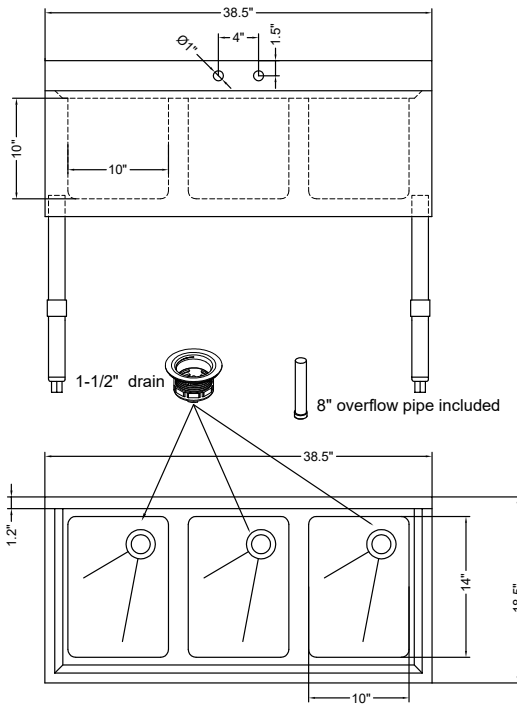

Plan View

CERTIFICATIONS

706 Eastern Parkway STE 1G, Brooklyn NY 11213
718-576-6342
info@koolmore.com