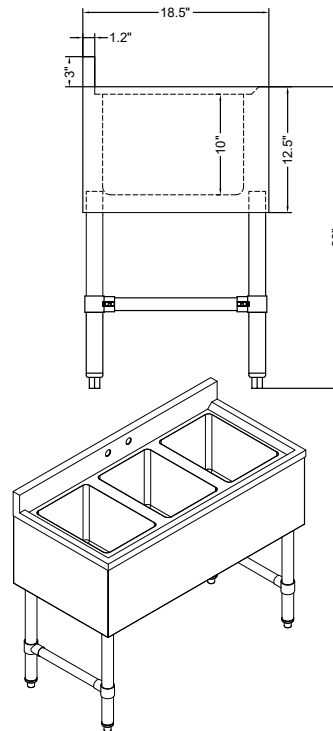

Plan View

CERTIFICATIONS

706 Eastern Parkway STE 1G, Brooklyn NY 11213
718-576-6342
info@koolmore.com