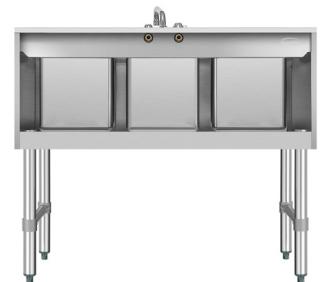

SPEC SHEET

KoolMore 38 in. Three-Compartment Commercial Bar Sink with 3 in. Backsplash and Faucet, NSF Certified in Stainless Steel

Model: SBR3B38-320

FEATURES

- Durable 304 Stainless-Steel Construction:
- Three Spacious Compartments: Each bowl measures 10" x 14" x 10", providing plenty of space for efficient washing, rinsing, and sanitizing tasks.
- 10 in. NSF Certified Faucet Included:
- Adjustable Feet and H-Shaped Leg Bracing: Equipped with adjustable plastic bullet feet and H-shaped leg bracing for enhanced stability and leveling on uneven surfaces.
- 3 in. Backsplash:
- Efficient Drainage Design: Each basin has a 2-degree downward slope to facilitate quick and efficient drainage, maintaining a hygienic workspace.
- Compact Undercounter Design: With dimensions of 38.5 in. length, 18.5 in. width, and 33 in. height, this sink fits perfectly under the counter, maximizing space in your bar area.
- NSF Certified: Built to meet stringent NSF safety standards, guaranteeing reliable performance.

Features & Materials

Exterior Material	Stainless-Steel 304
Color Finish	Brushed Stainless-Steel
Drain Included	Yes
Number of Basins	3
Angle of Downward Incline in Basin	2 degrees
Angle of Downward Incline of Dashboard	2 degrees
Legs Adjustable	YES
Feet Material	Plastic, Bullet
Gauge of Stainless Steel	20
Faucet Material	Copper and Zinc Alloy
Feature One	NSF Certified Bar Sink Specially Designed with a L
Feature Two	This product uses 304 stainless-steel, the industr
Feature Three	No Drainboards, perfect for if you already have de
Feature Four	H Shaped Leg Bracing And Adjustable Feet Adds Reli
Feature Five	10 In. NSF Facuet Included
Feature Six	3 In. Backsplash
Certifications	NSF