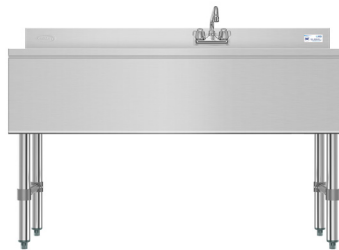

SPEC SHEET

KoolMore 48 in. Three-Compartment Commercial Under-Bar Sink with 3 in. Backsplash, Left Drainboard and Faucet, NSF Certified in Stainless Steel

Model: SBR3B48-L-320

FEATURES

- Durable 304 Stainless-Steel Construction:
- Three Spacious Compartments: Each bowl measures 10" x 14" x 10", providing plenty of space for efficient washing, rinsing, and sanitizing tasks.
- 10 in. NSF Certified Faucet Included:
- Adjustable Feet and H-Shaped Leg Bracing: Equipped with adjustable plastic bullet feet and H-shaped leg bracing for enhanced stability and leveling on uneven surfaces.
- 11.7 in. Left Drainboard
- 3 in. Backsplash:
- Efficient Drainage Design: Each basin has a 2-degree downward slope to facilitate quick and efficient drainage, maintaining a hygienic workspace.
- Compact Undercounter Design: With dimensions of 48 in. length, 18.5 in. width, and 33 in. height, this sink fits perfectly under the counter, maximizing space in your bar area.
- NSF Certified: Built to meet stringent NSF safety standards, guaranteeing reliable performance.

Features & Materials

Exterior Material	Stainless-Steel 304
Color Finish	Brushed Stainless-Steel
Drain Included	Yes
Number of Basins	3
Angle of Downward Incline in Basin	2 degrees
Angle of Downward Incline of Dashboard	2 degrees
Legs Adjustable	YES
Feet Material	Plastic, Bullet
Gauge of Stainless Steel	20
Faucet Material	Copper and Zinc Alloy
Feature One	NSF Certified Bar Sink Specially Designed with a L
Feature Two	This product uses 304 stainless steel, the industr
Feature Three	Easy Access 11 Inch Left Drainboard
Feature Four	H Shaped Leg Bracing And Adjustable Feet Adds Reli
Feature Five	10 In. NSF Facuet Included
Feature Six	3 In. Backsplash
Certifications	NSF