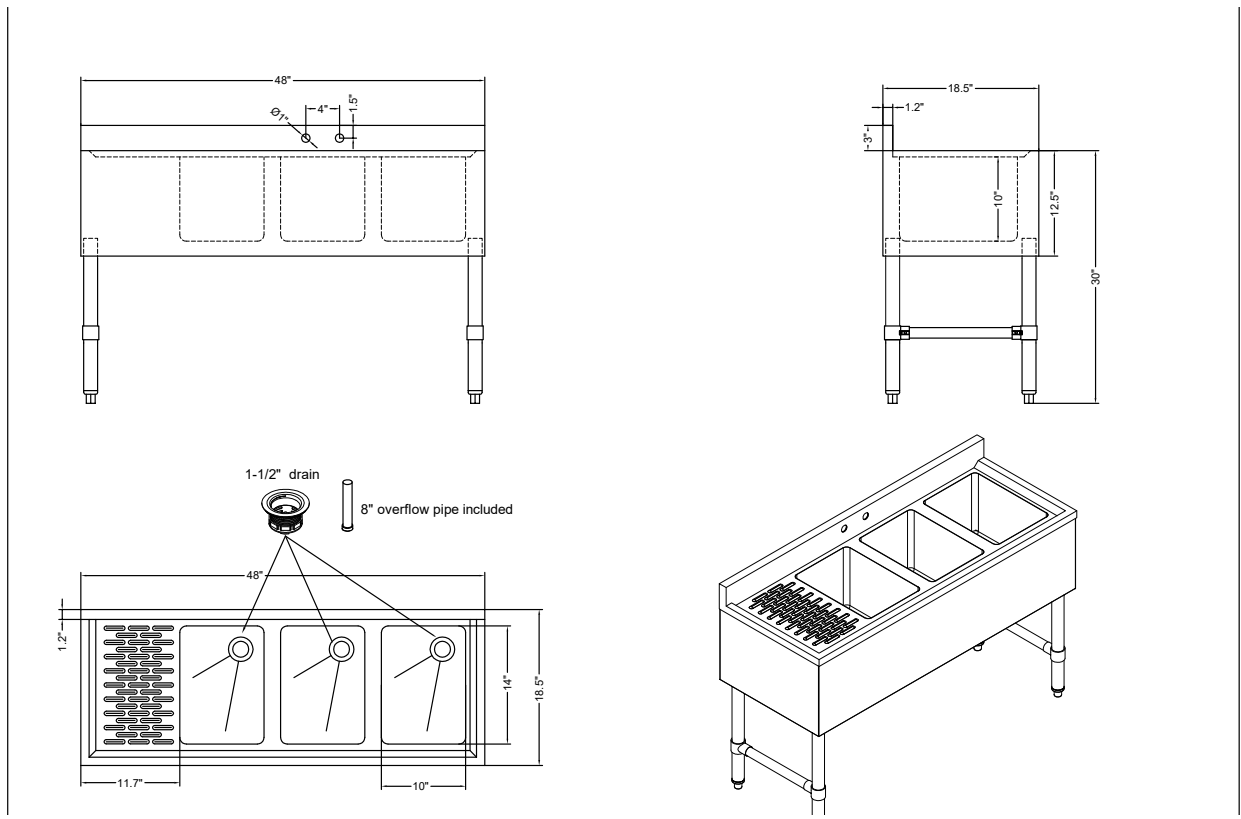

Plan View

706 Eastern Parkway STE 1G, Brooklyn NY 11213
718-576-6342
info@koolmore.com